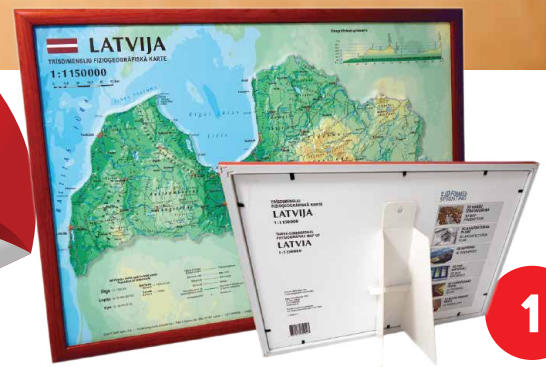

## 3D RAISED RELIEF MAPS

10+1  
3D MAPS

PRICE of the SET

95€

without VAT

1

10 PCS OF A3 3D RAISED RELIEF MAP  
1 PC OF FRAMED A3 3D RAISED RELIEF MAP

A3 side 3D physico-geographical Estonian, Latvian or Lithuanian raised-relief map. Scale: 1:1150000. The map includes the cities, roads, depth/height scale, range of relief forms, orthographic cut. Packed in transparent pocket.